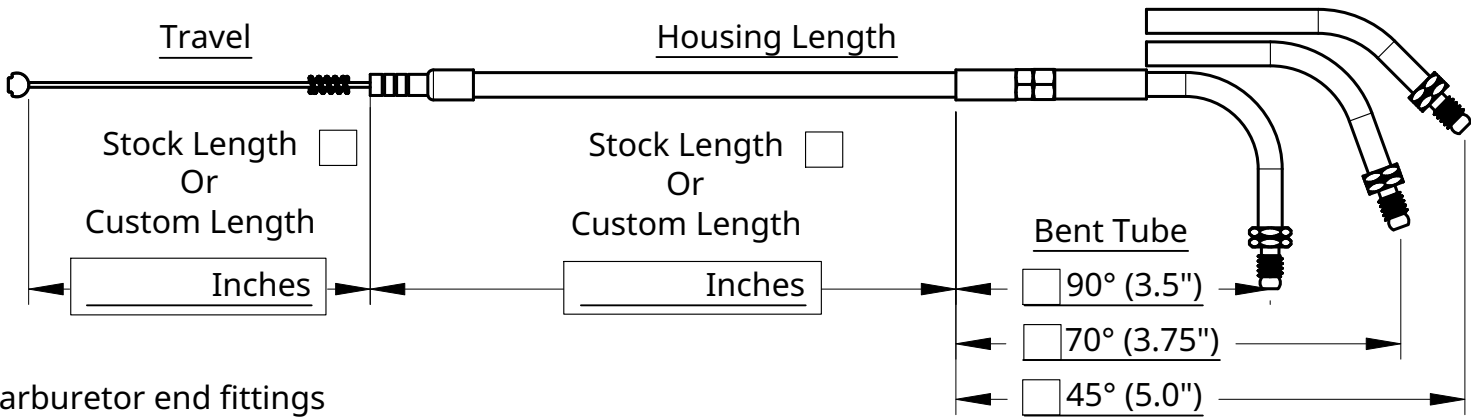

Idle Cable

See Page 2 for Idle Cruise option

Carburetor end fittings are always chrome