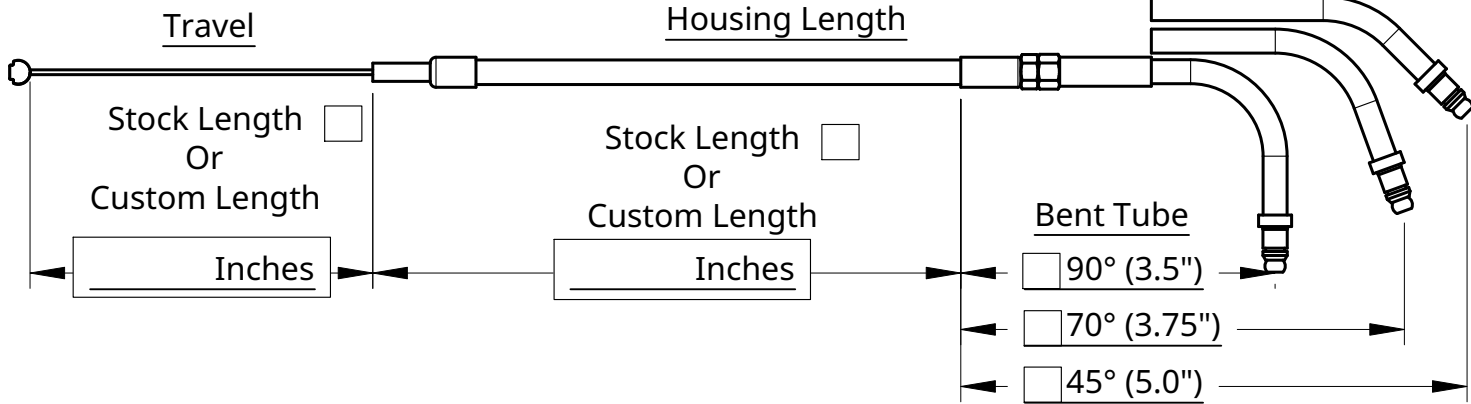

Throttle Cable