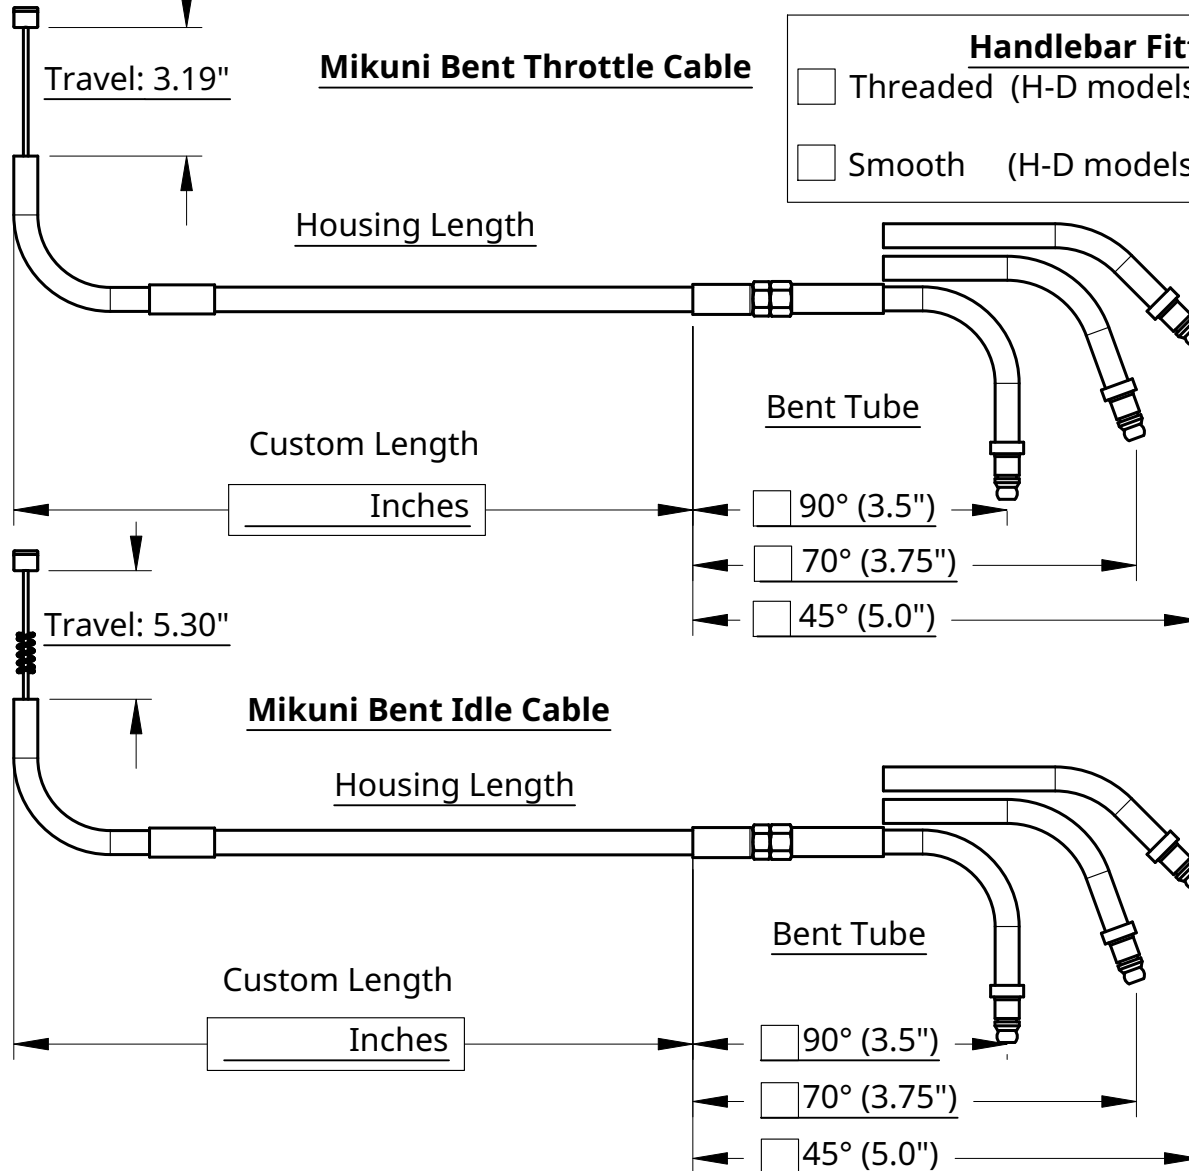

Fitting Plating:

- Chrome
- Black

Idle Cruise Cable

- Or
Stock Length:
- 9 1/2" (96-98 FLHTCU; 98-01 FLTR)
 - 12 1/2" (02-07 FLHT & FLHTC; 02-04 FLTR)
 - 13" (96 FLTCUI; 96-01 FLHTCUI; 98-01 FLTRI; 00-01 FLTRSEI)
 - 13 13/16" (02-07 FLHR/I; 04-07 FLHRS/I; 02-07 FLHRC/I; 02-03 FLHRSEI; 03-07 FLHTI; 02-07 FLHTCI; 02-07 FLHTCUI; 02-07 FLTRI; 06-07 FLHX/I)

Name: _____
Address: _____

Business Name: _____
Phone: _____
Email: _____

Handlebar Fitting:

- Threaded (H-D models '95 and earlier)
- Smooth (H-D models '96 and up)